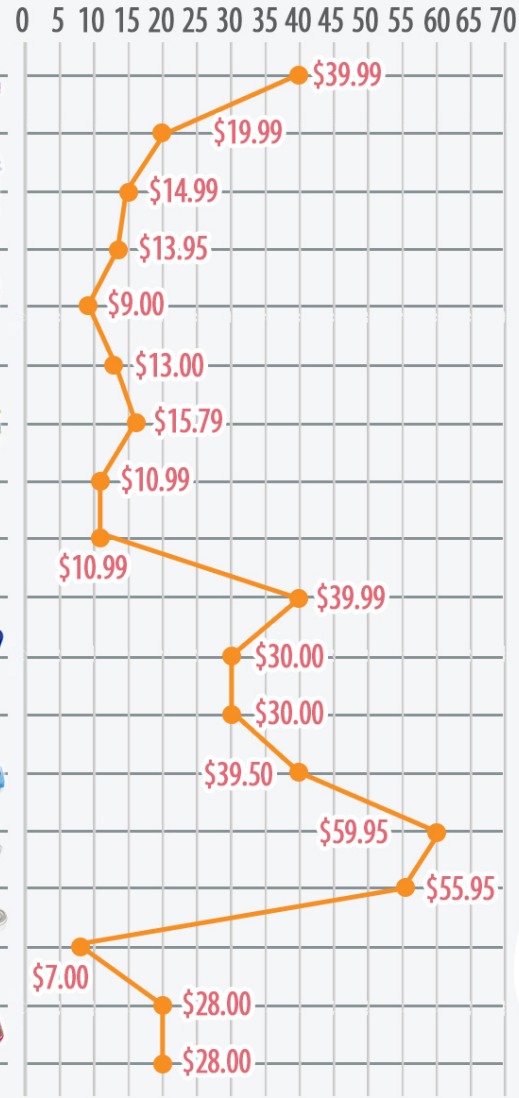

18 LUNCHBOXES COMPARED

\$ For most people... Price is the driving factor in choosing a lunchbox.

SYLINA LUNCHES

- 01 BENTGO KIDS
- 02 BENTOLOGY
- 03 COOLGEAR EZ-FREEZE
- 04 EASYLUNCHBOXES
- 05 GOODBYN BYNTO
- 06 GOODBYN HERO
- 07 LUNCHBLOX ENTREE KIT
- 08 LUNCHBLOX SALAD KIT
- 09 LUNCHBLOX SANDWICH KIT
- 10 LUNCHBOTS CINCO
- 11 MUNCHBOX MAXI
- 12 MUNCHBOX MINI
- 13 OMIEBOX
- 14 PLANETBOX LAUNCH
- 15 PLANETBOX ROVER
- 16 SISTEMA CUBE
- 17 YUMBOX ORIGINAL
- 18 YUMBOX PANINO

Let's compare the PRICES! - \$ USD

COMPARTMENTS

Brand/Model	Number of Compartments
PLANETBOX LAUNCH, EASYLUNCHBOXES, GOODBYN BYNTO, SISTEMA CUBE	3
PLANETBOX ROVER, LUNCHBOTS CINCO	5
LUNCHBLOX SALAD - COOLGEAR, LUNCHBLOX SANDWICH, LUNCHBLOX PANINO, BENTGO KIDS, MUNCHBOX MINI, MUNCHBOX MAXI	4
LUNCHBLOX ENTREE, LUNCHBLOX SALAD KIT, LUNCHBLOX SANDWICH KIT, LUNCHBOTS CINCO, PLANETBOX ROVER, PLANETBOX LAUNCH, PLANETBOX ROVER, BENTGO KIDS, MUNCHBOX MAXI, MUNCHBOX MINI, YUMBOX ORIGINAL, YUMBOX PANINO	6

FULLY LEAKPROOF

- ALL THE LUNCHBLOX CONTAINERS
- COOL GEAR EZ-FREEZE
- OMIEBOX
- ALL YUMBOX CONTAINERS
- BENTGO KIDS
- ALL MUNCHBOX CONTAINERS

DIMENSIONS (inches)

Dimensions (inches)	Capacity (CUPS)
5.625x5.25x4.81	• 4.3 CUPS
5.625x5.25x4.81	• 7 CUPS
5.71x5.9x3.74	• 5.92 CUPS
6.69x6.69x2.83	• 8 CUPS
7.2x7.2x43.0	• 4.5 CUPS
8x6x1.75	• 4 CUPS
8.5x6.5x1.8	• 2.75 CUPS
8.5x6.5x1.8	• 3.25 CUPS
8.5x6.5x2	• 3 CUPS
8.625x5.25x4.81	• 8.4 CUPS
8.66x6.30x2.36	• 5 CUPS
8.66x6.30x2.36	• 5 CUPS
9x7x2.5	• 4.2 CUPS
9.38x6.1x2	• 4.2 CUPS
10x7.5x1.5	• 4.5 CUPS
10.3x7.7x2	• 6.5 CUPS
10.72x6.83x2.74	• 5.1 CUPS
10.72x6.83x2.74	• 7 CUPS